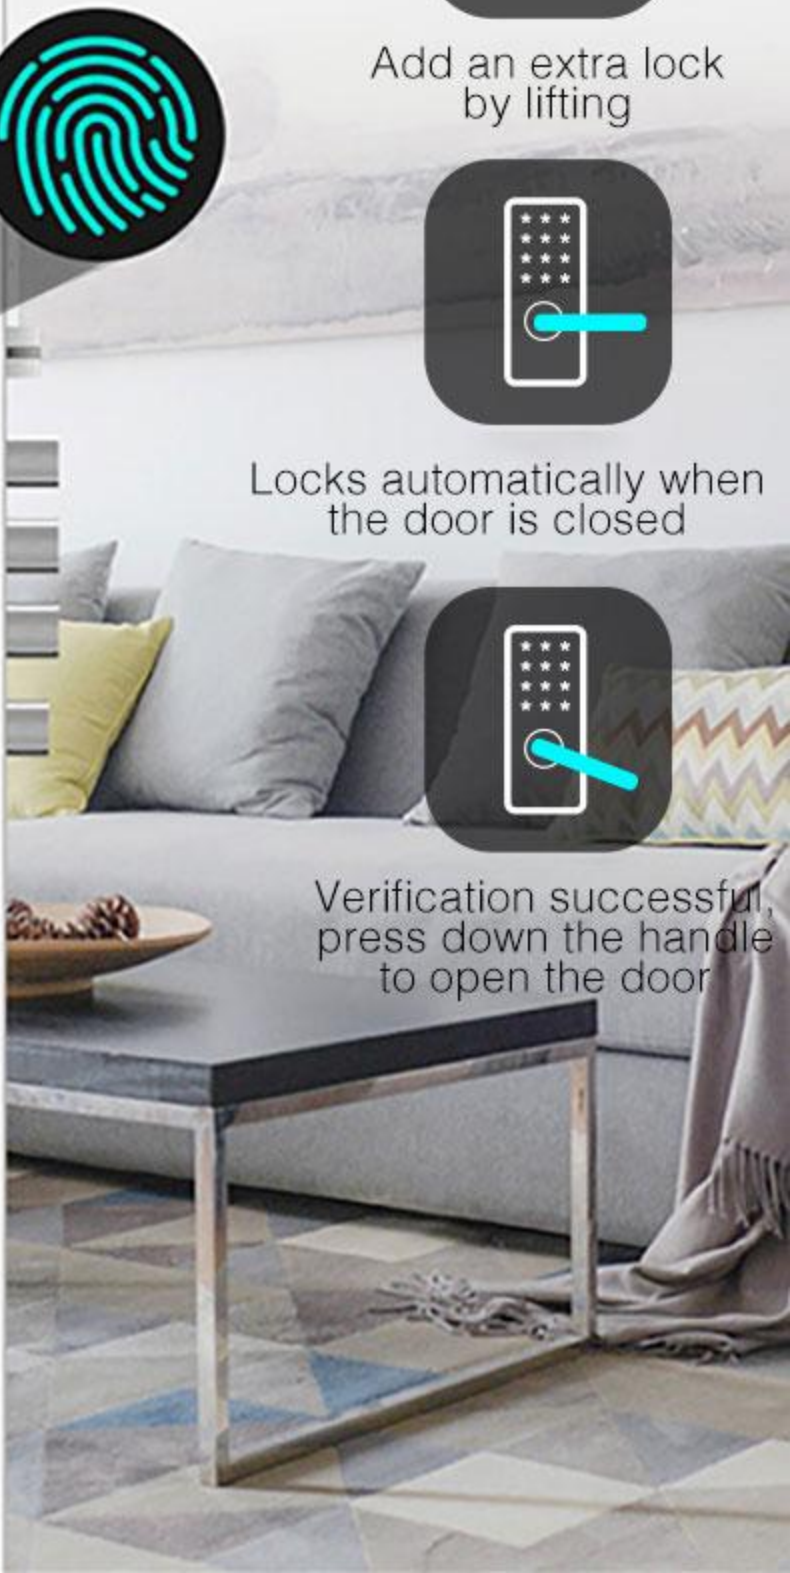

INSTANT OPEN WITH ONE TOUCH

Integrated handle and fingerprint recognition design,
unlock and open the door with a single grip.

Add an extra lock
by lifting

Locks automatically when
the door is closed

Verification successful,
press down the handle
to open the door