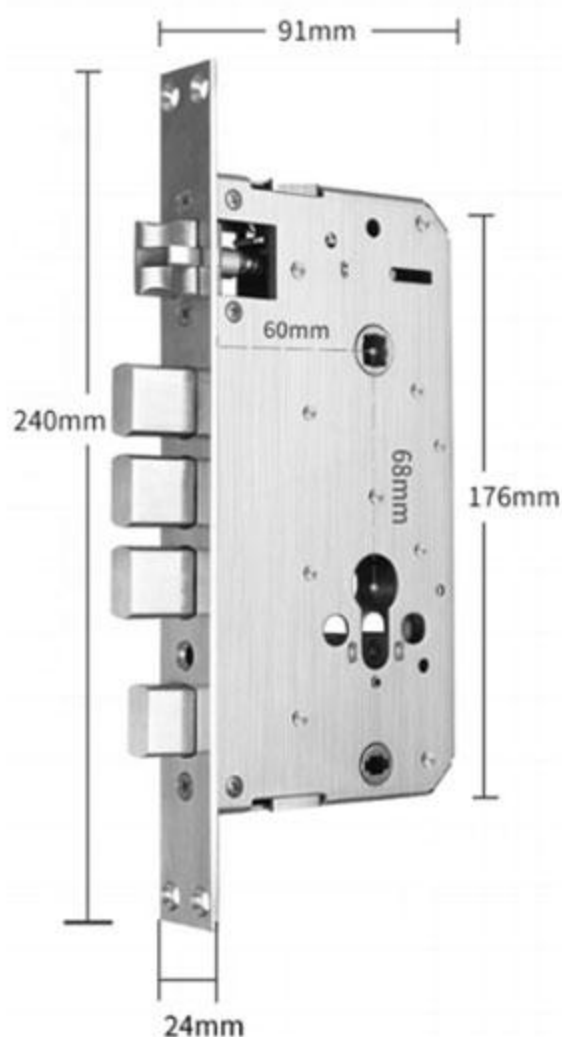

Multiple Batteries Are Available

VARIOUS BATTERIES
ARE AVAILABLE

4 AAA Batteries

8 AAA Batteries

Lithium Battery

PRODUCT SIZE

Factory data reset

SUITABLE FOR ALL DOOR AND SCENARIOS

wooden/composit door/steel doorblack silver

**GEARED
UP**

 **STEEL
DOOR**

 **WOODEN
DOOR**

 **COMPOSIT
DOOR**

Mortise type:6068

Pls choose the right mortise for your door
Standard configuration

Swing door

Sliding door

Balcony door

Aluminum door

Wooden door

Aluminum woodwrap door

Glass door

Window screen door

Universal both for Right or Left door open direction