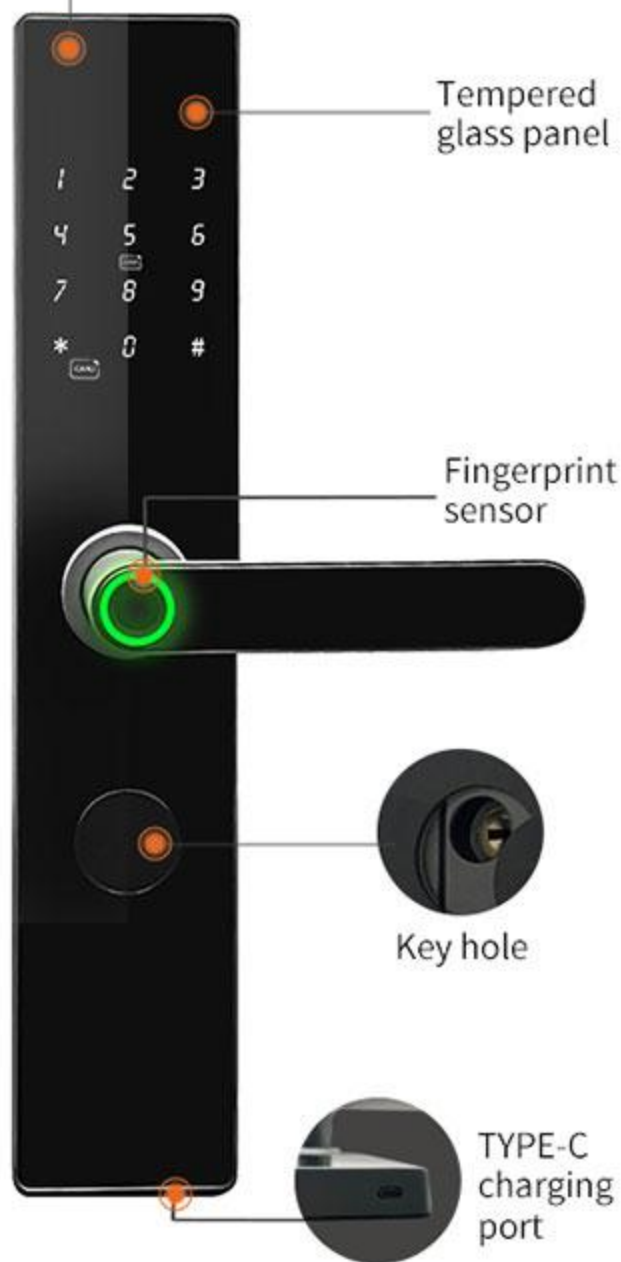

KEY

APP

4 AAA BATTERIES EASY TO CHANGE

Built-in low battery alarm function

DEAD BATTERY WHAT TO DO?

Mechanical key/Emergency unlocking of power bank

 Mechanical keyhole

 USB emergency charging port

Multiple Batteries Are Available

VARIOUS BATTERIES
ARE AVAILABLE

4 AAA Batteries

8 AAA Batteries

Lithium Battery

PRODUCT SIZE

Factory data reset

SUITABLE FOR ALL DOOR AND SCENARIOS