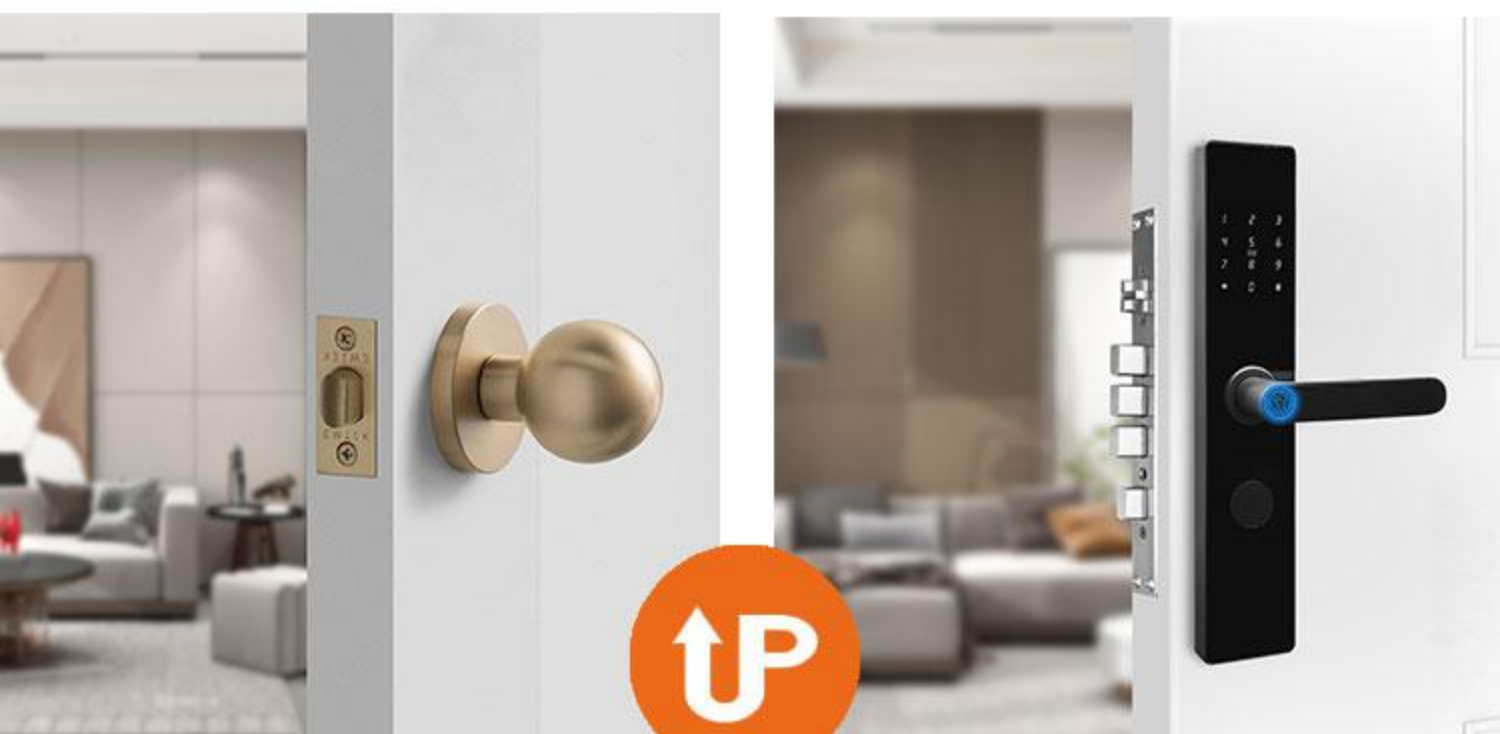

SUITABLE FOR ALL DOOR AND SCENARIOS

wooden/composit door/steel doorblack silver

**GEARED
UP**