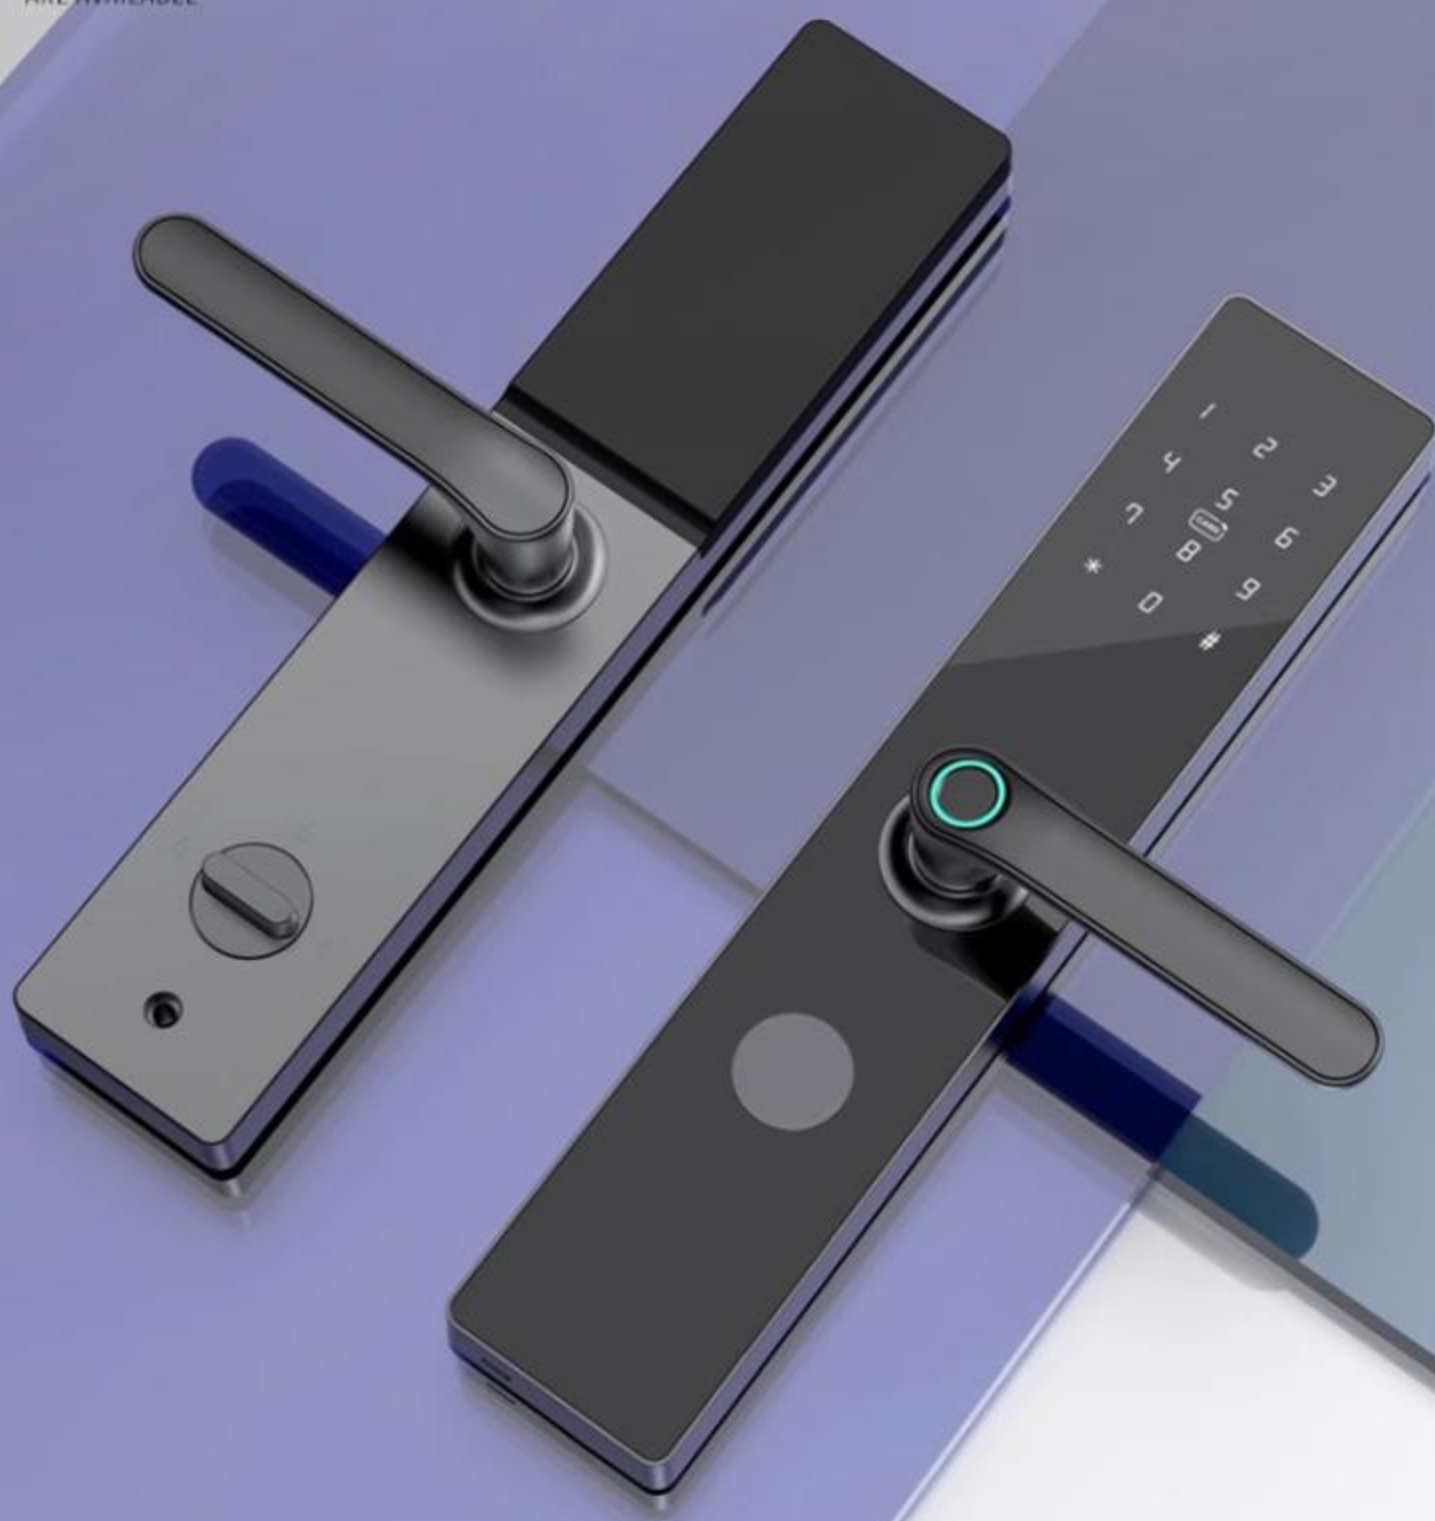

Multiple Batteries Are Available

VARIOUS BATTERIES
ARE AVAILABLE

4 AAA Batteries