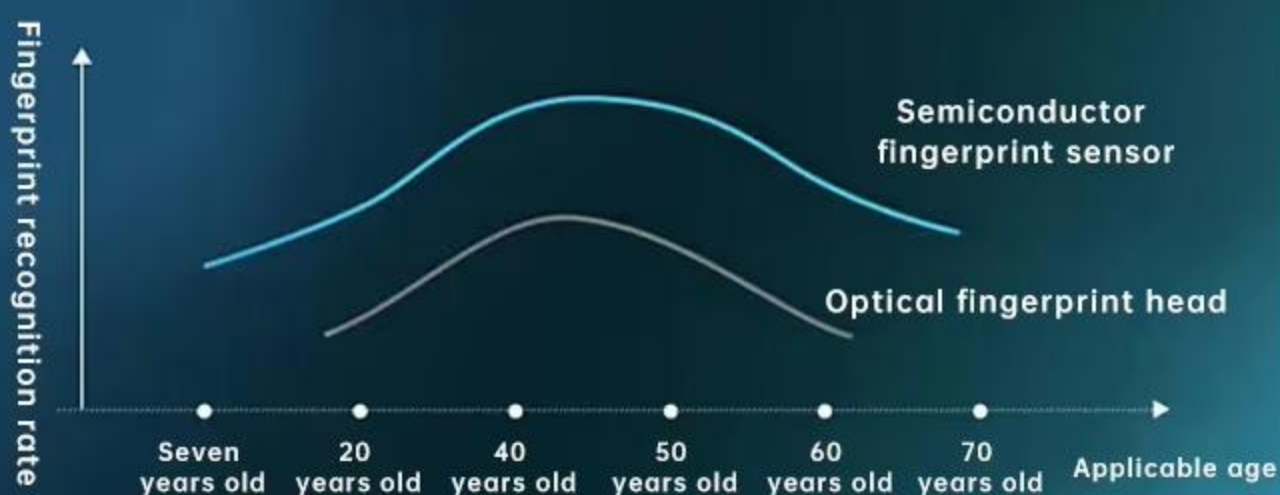

# What does venous technology mean?

Finger vein recognition detects the vein image hidden under the skin. The hemoglobin in the blood flowing in the finger vein absorbs infrared light to form the vein image for comparison and verification. This identification method collects deeper biological information, is difficult to steal and copy, and has higher security.

**angiogram**  
Subcutaneous digital vein diagram +

**blood**  
Finger flow +

**hemoglobin**  
Absorbs near-infrared light

# FPC semiconductor fingerprint recognition hidden design

$\leq 0.1s$

Fingerprint recognition speed

$\leq 0.01\%$

Error rate

$\leq 0.001\%$

False recognition rate

For the elderly fingerprint blur, children's fingerprint shallow, fingerprint recognition optimization, with the extension of the use of time, maintain excellent and stable recognition rate.

# VIRTUAL PASSWORD SETTINGS

Using virtual password anti peeping technology, enter the door lock password at will as long as there is a continuous and complete password, so that guests, relatives, and friends are around to avoid embarrassment