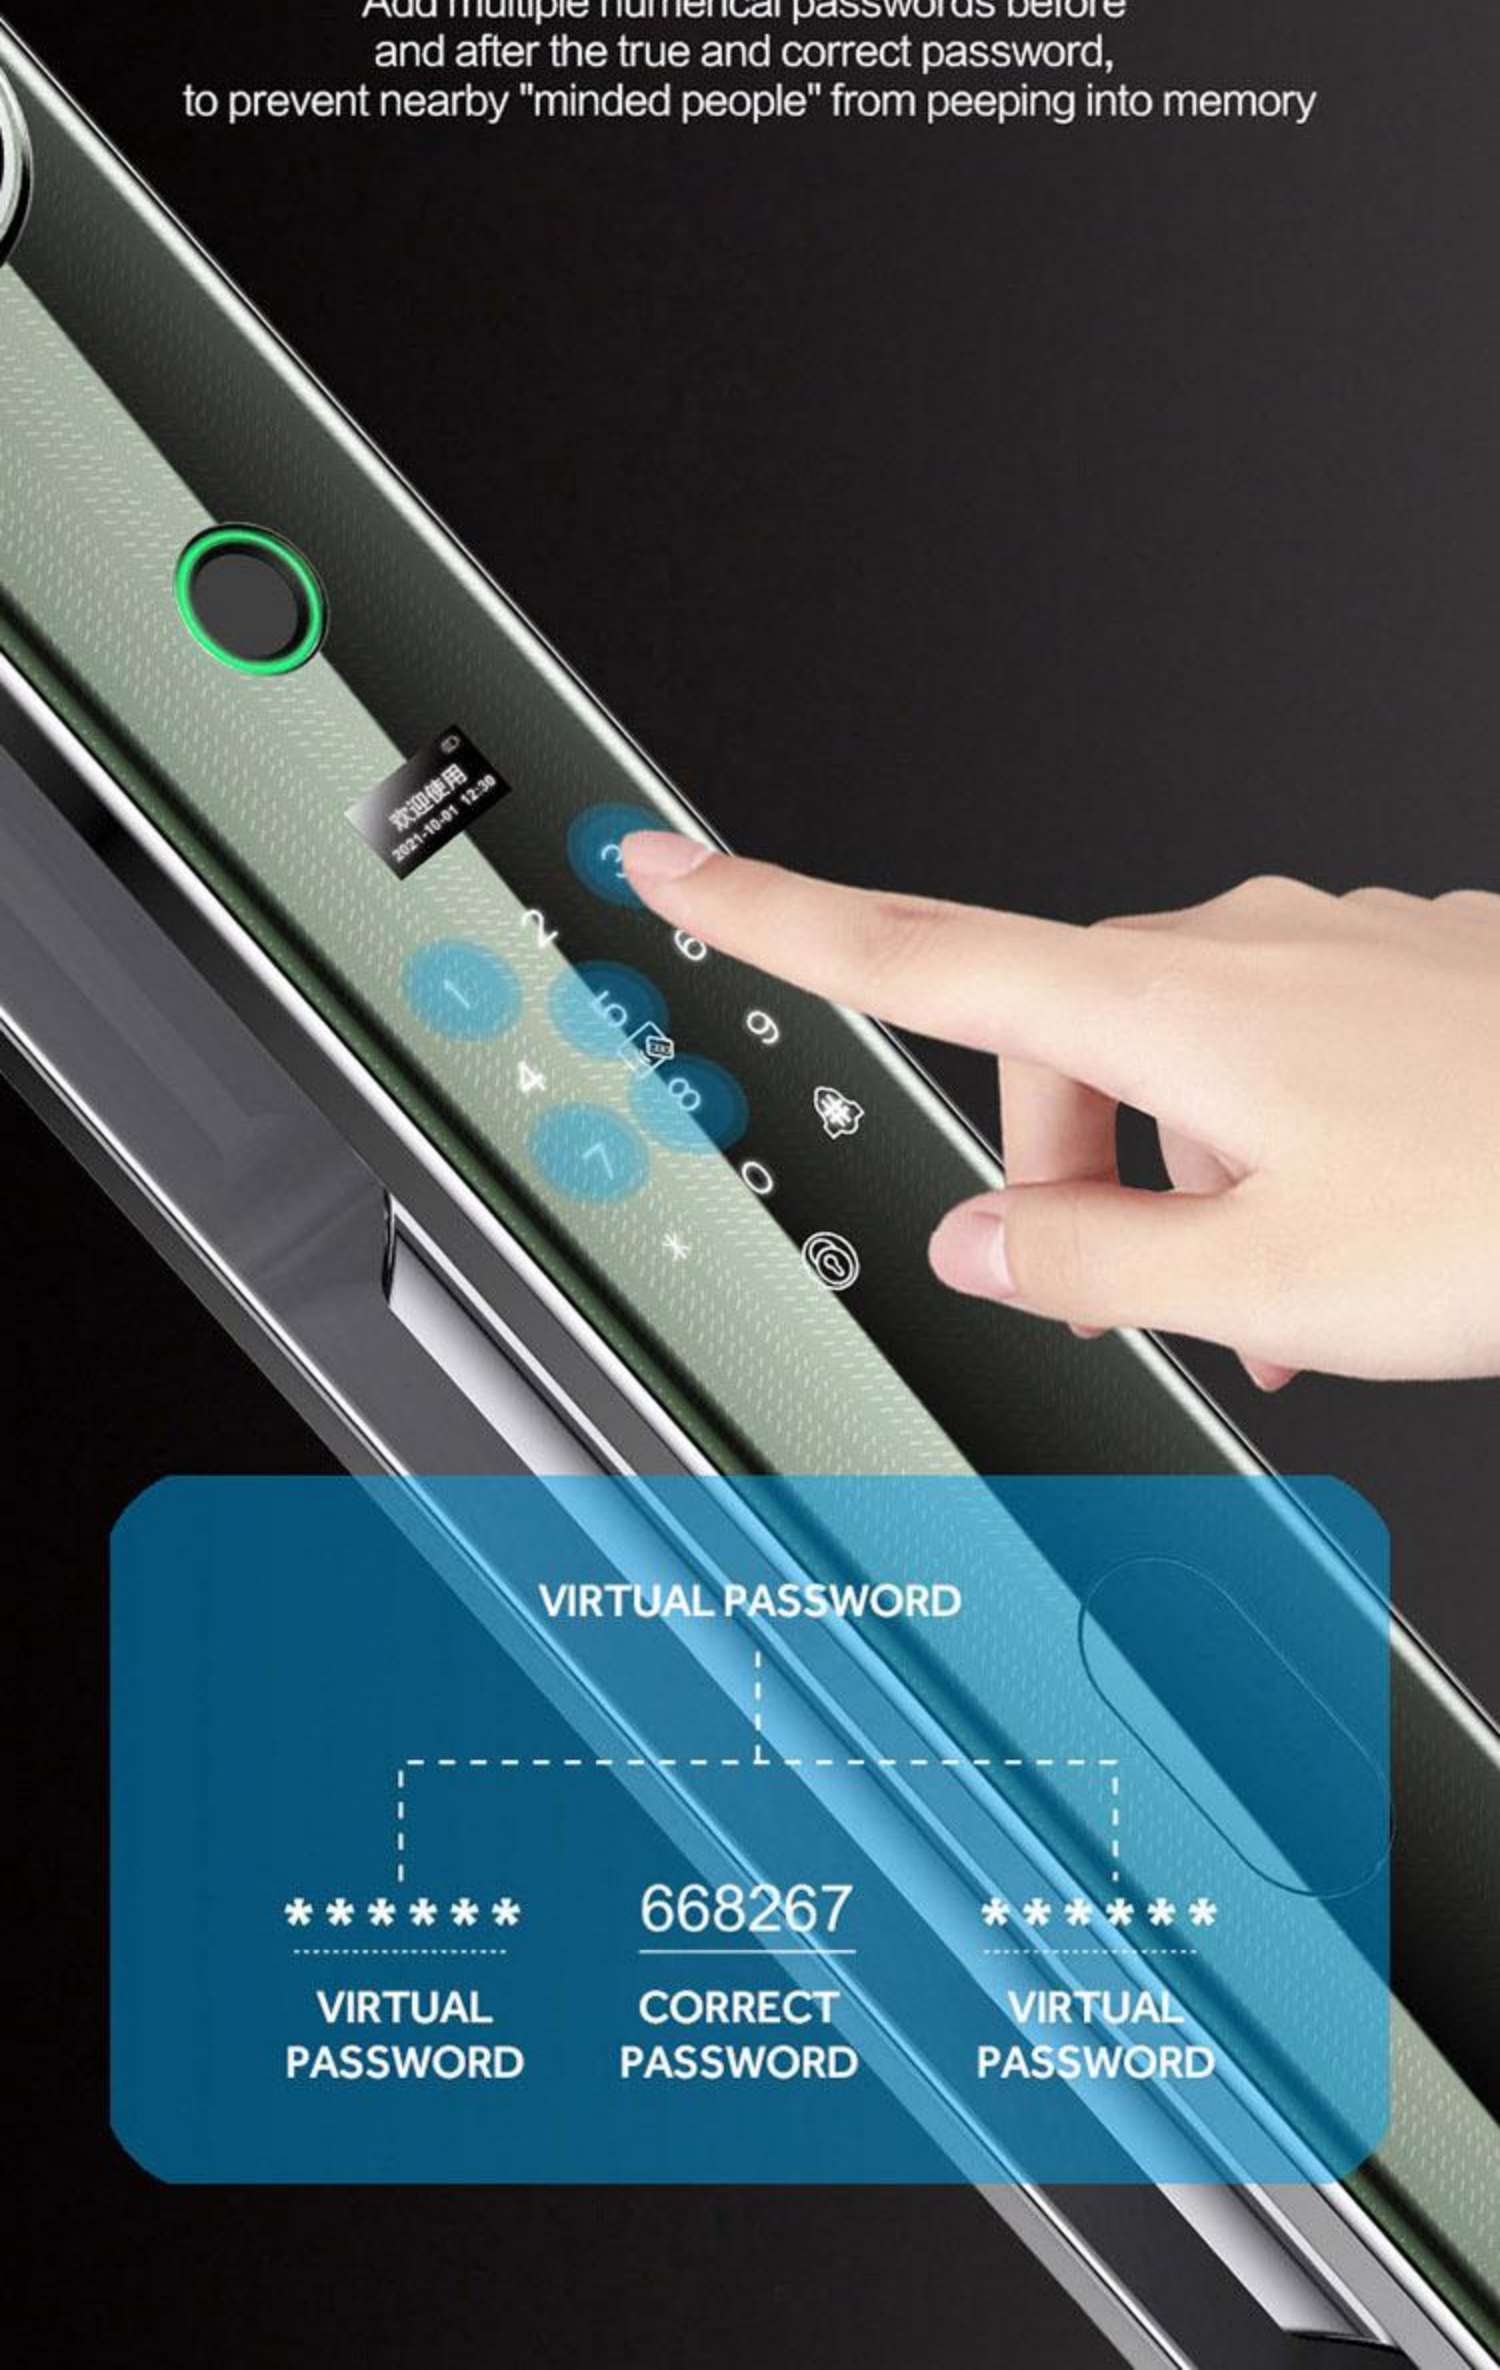

VIRTUAL PASSWORD SETTING FOR SAFER DOOR LOCKS

Add multiple numerical passwords before
and after the true and correct password,
to prevent nearby "minded people" from peeping into memory

VIRTUAL PASSWORD

*****

VIRTUAL
PASSWORD

668267

CORRECT
PASSWORD

*****

VIRTUAL
PASSWORD