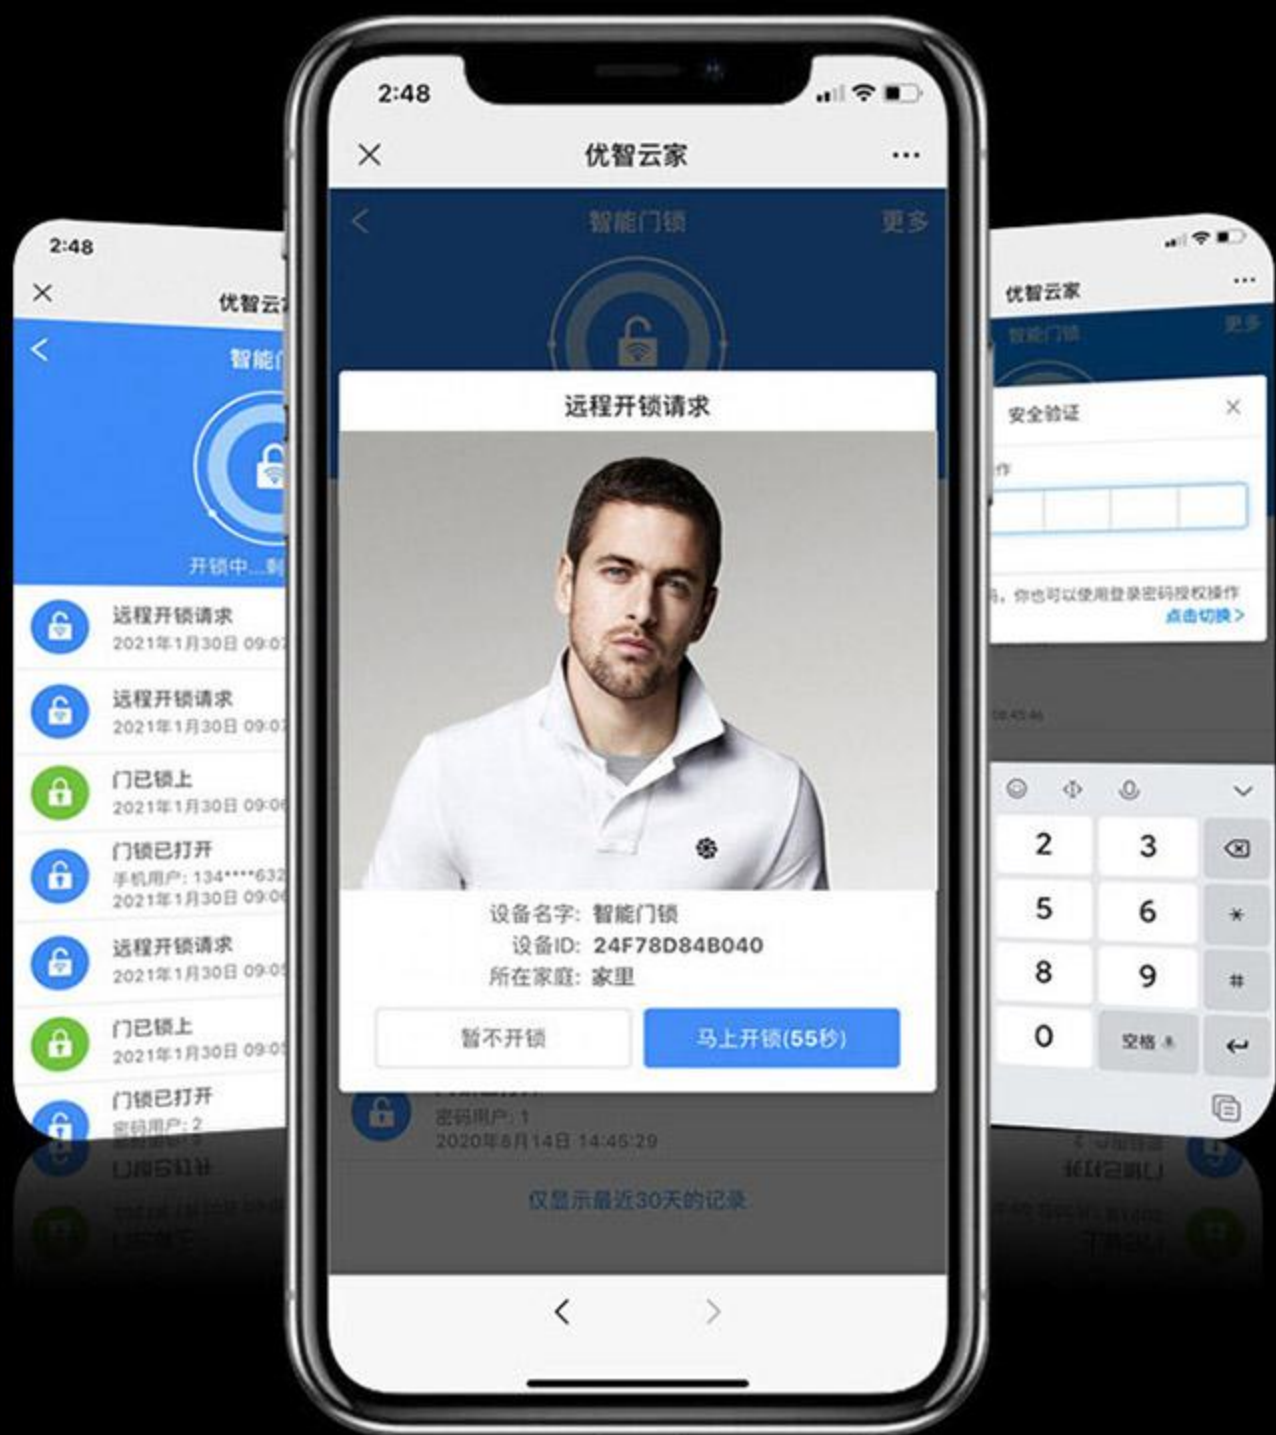

# WIFI REMOTE ONE CLICK UNLOCK PRESS THE DOORBELL TO PUSH INFORMATION

Remote unlocking through mobile phone allows for timely opening of doors for outdoor visiting customers without waiting

Door bell  
unlock request

Verify visitor  
photos

Phone verification  
unlock

# REMOTE APP MANAGEMENT REAL TIME UNDERSTANDING OF FAMILY INFORMATION

Join forces with the high-quality Yunjia app to try management, store more secure information, push information more conveniently, and let family members go home at a glance, keeping track of the door lock situation in real time