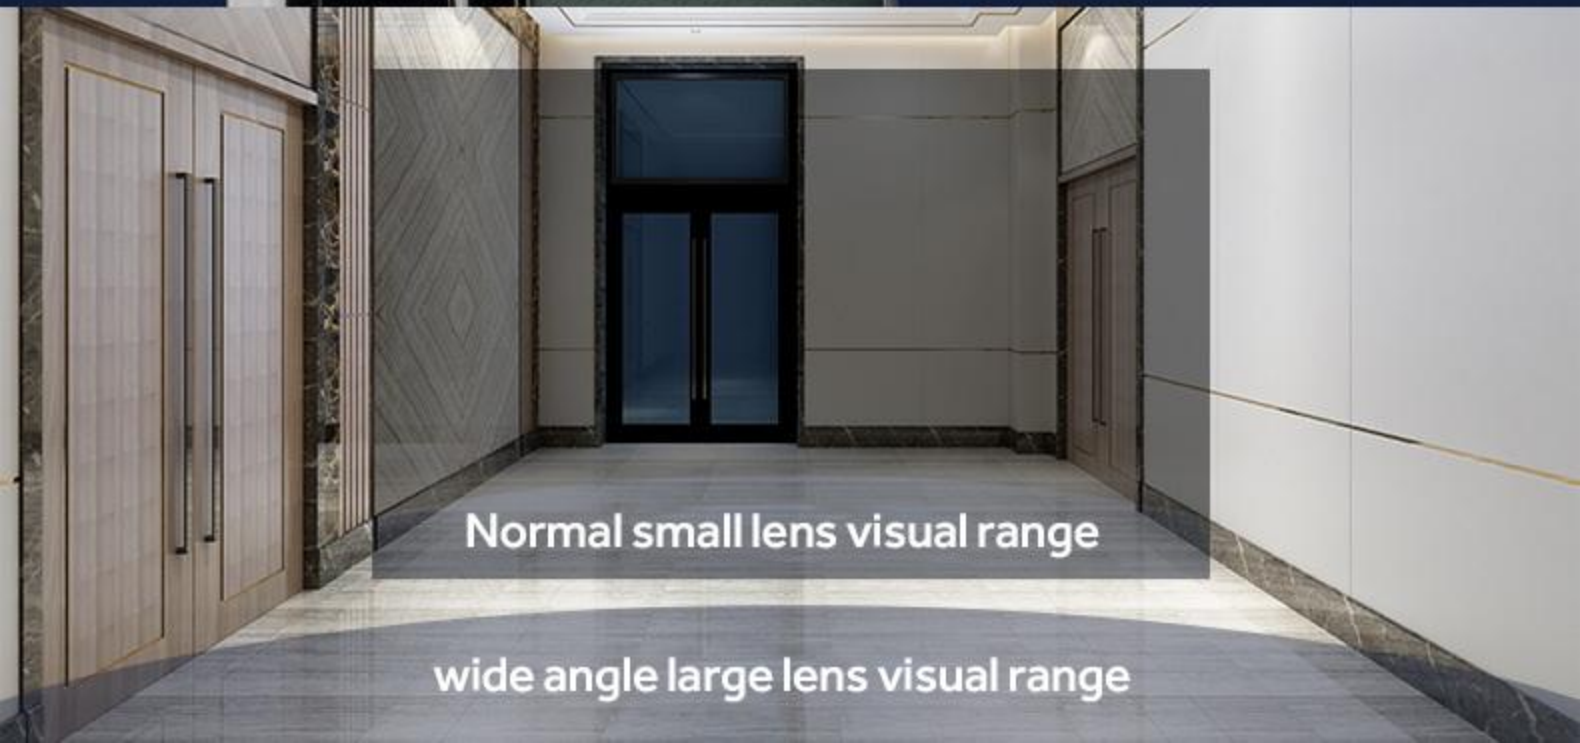

It is easy to identify people with a height of 130cm-200cm
and both children and tall people can easily open the door

NO SELECTION OF LIGHTING ENVIRONMENT, FAST AND ACCURATE FACIAL RECOGNITION

The human eye stereo vision algorithm is adaptive to various lighting environments, and recognizes dark lighting in corridors. It is used both indoors and outdoors

WIDE ANGLE HIGH-DEFINITION CAMERA FOR CLEAR VISIBILITY OUTSIDE THE DOOR

Surveillance level large wide-angle lens, with a wide field of view and visible edges and corners, with everything outside the door in front of you