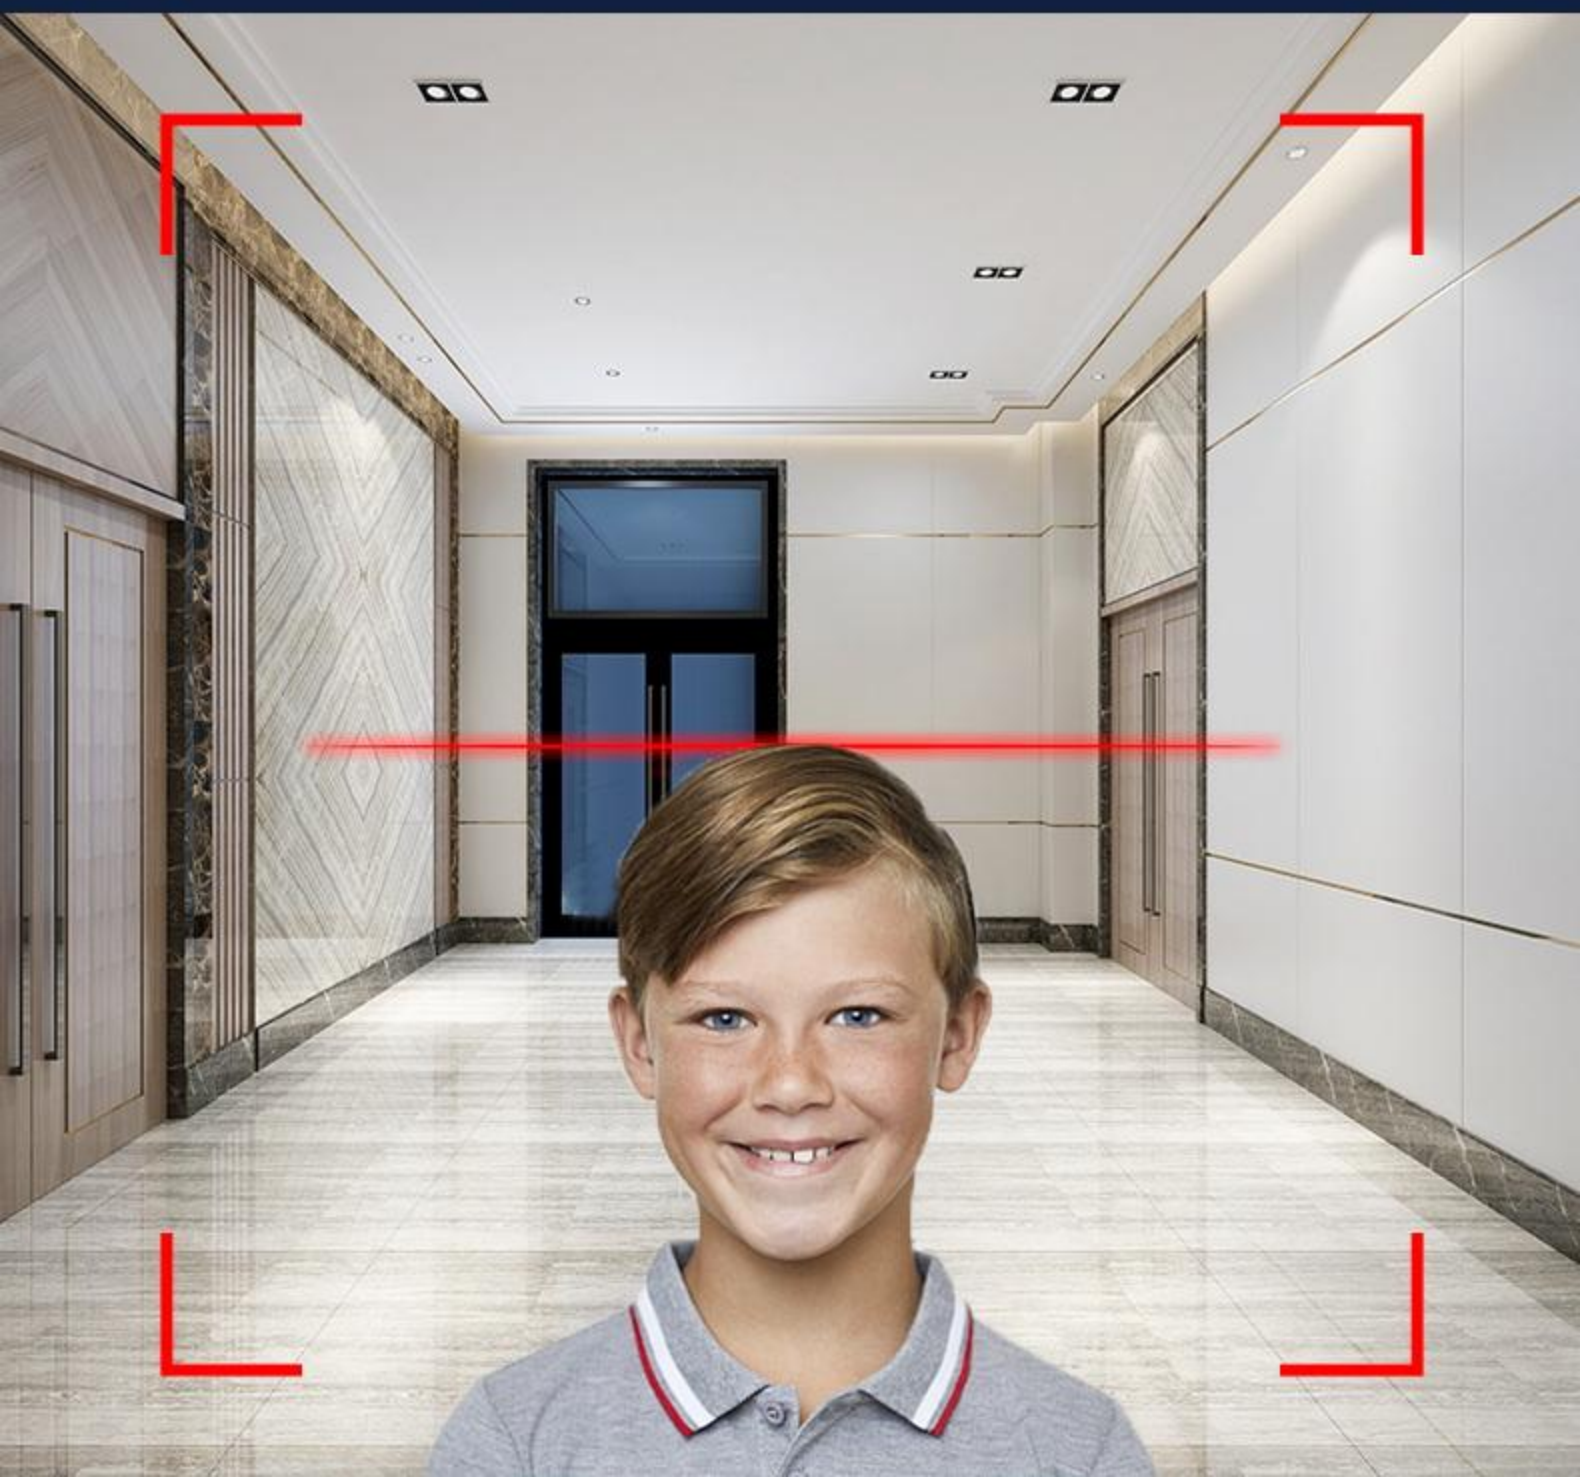

AUTOMATIC WAKE-UP NO ACTION REQUIRED

The door can be opened without manual contact, making it more thoughtful for the elderly to use after shopping, and easily solving the problem of opening the door

FULLY AUTOMATIC LOCK BODY AUTOMATIC DOOR LOCKING

Adopting a fully automatic lock body, there is no need for extra operation after closing the door, and the lock body automatically pulls out the lock tongue to complete locking

ULTRA WIDE VIEWING ANGLE
THE WHOLE FAMILY CAN OPEN THE DOOR
AS SOON AS THEY BRUSH THEIR FACES

It is easy to identify people with a height of 130cm-200cm
and both children and tall people can easily open the door

NO SELECTION OF LIGHTING ENVIRONMENT, FAST AND ACCURATE FACIAL RECOGNITION

The human eye stereo vision algorithm is adaptive to various lighting environments, and recognizes dark lighting in corridors. It is used both indoors and outdoors

WIDE ANGLE HIGH-DEFINITION CAMERA FOR CLEAR VISIBILITY OUTSIDE THE DOOR

Surveillance level large wide-angle lens, with a wide field of view and visible edges and corners, with everything outside the door in front of you