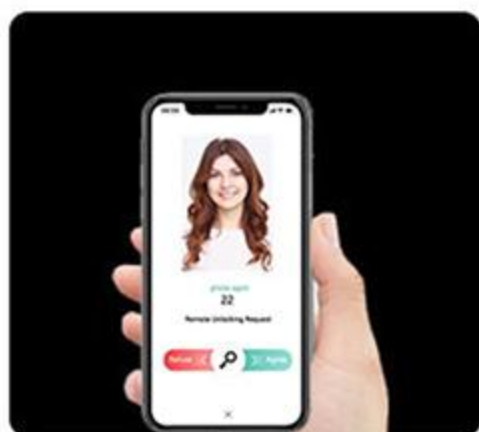

tuya[®] Advanced Function

Digital
Door Viewer

Video
Capture

Password
Unlock

Fingerprint
Unlock

Card
Unlock

Mechanical Key
Unlock

Doorbell
Function

Micro USB
Charging Port

Password unlock

Card unlock

Fingerprint unlock

3D STRUCTURED LIGHT FACIAL RECOGNITION STEREO IMAGING

3D structured light facial recognition, stereo imaging
Reading the depth information of dot matrix facial masks avoids the risk of missing 2D planes

AUTOMATIC WAKE-UP NO ACTION REQUIRED

The door can be opened without manual contact, making it more thoughtful for the elderly to use after shopping, and easily solving the problem of opening the door

FULLY AUTOMATIC LOCK BODY AUTOMATIC DOOR LOCKING