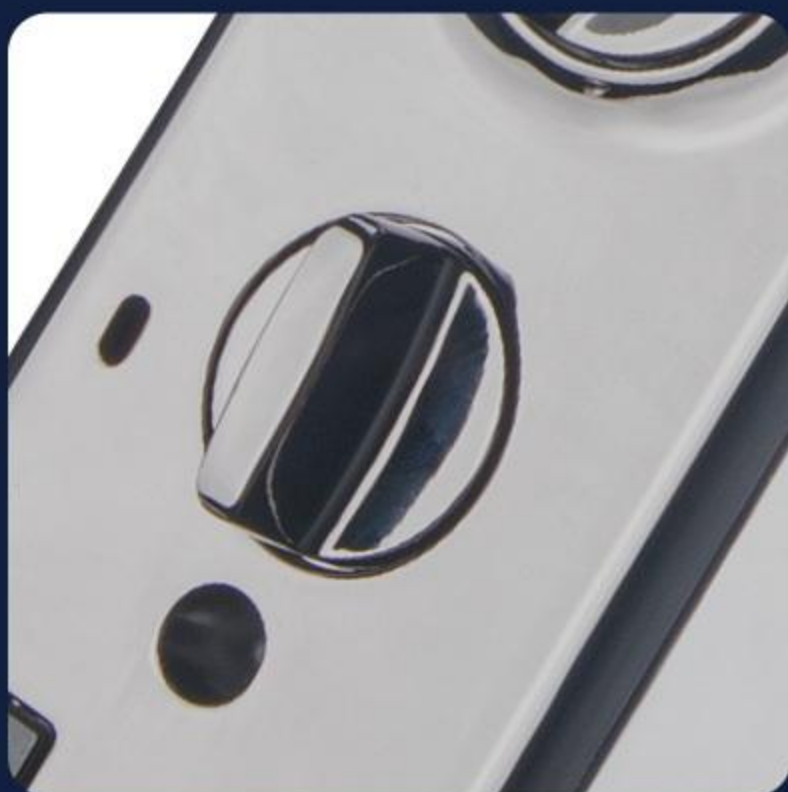

16884

Input freely

DETAIL DISPLAY

FIRE UNLOCKING KNOB

In emergency situations, simply rotate the knob gently to quickly open the door

THE INDOOR ANTI LOCK KNOB

cannot be unlocked by any outdoor door opening method after anti lock

INDOOR QUICK OPENING HANDLE

You can quickly open the door indoors by gently turning the handle

PRODUCT PARAMETERS

Product Name

Fully automatic 3D facial intelligent fingerprint lock

fingerprint identification