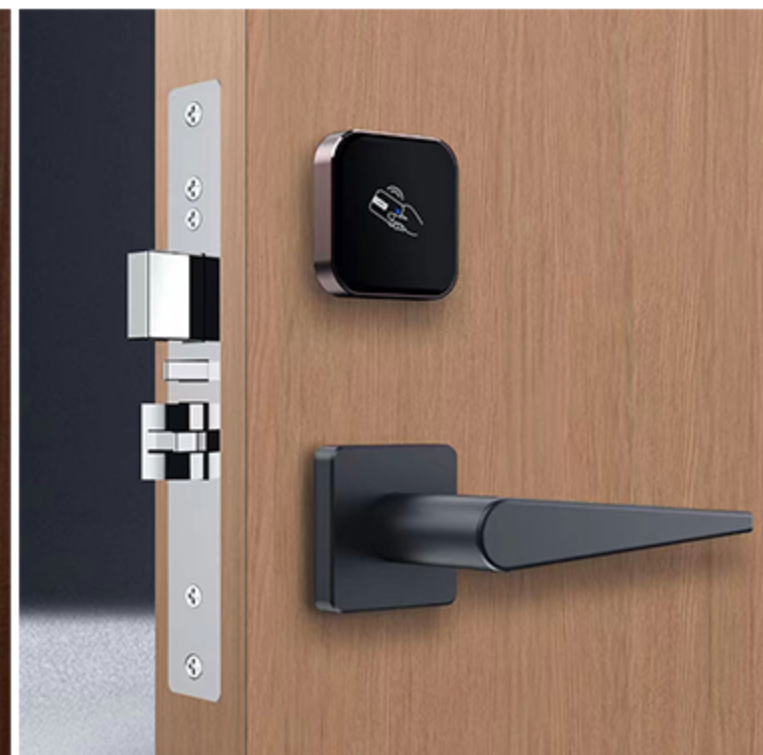

Model: BZF-3