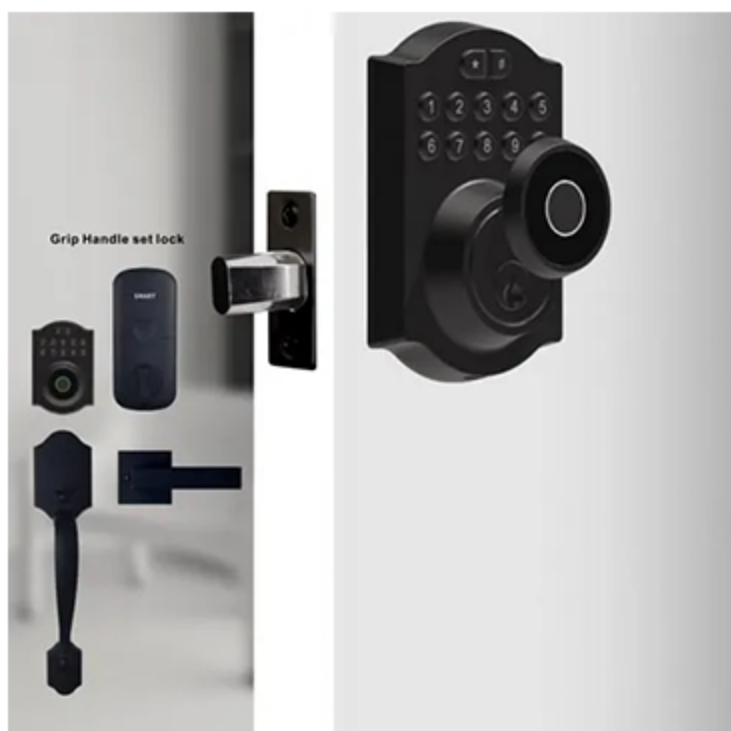

### DAJIAN SMART LOCK SERIES

Model: DJ-1

Facial Recognition /  
Fingerprint / Password /  
Card / Key Unlocking

Model: DJ-2

Facial Recognition /  
Fingerprint / Password /  
Card / Key Unlocking

Model: DJ-6

Facial Recognition /  
Fingerprint / Password /  
Card / Key Unlocking

Model: DJ-7

Facial Recognition /  
Fingerprint / Password /  
Card / Key Unlocking

Model: BS904P  
Unlock: Key,  
Passcode (100 group)

Model: BS905P  
Unlock: Key,  
Passcode (100 group)

Model: BS906P  
Unlock: Key,  
Passcode (100 group)

Model: BS907P  
Unlock: Key,  
Passcode (100 group)

Model: BS904F  
Unlock: Key, Passcode,  
Fingerprint, Tuyaapp

Model: BS905F  
Unlock: Key, Passcode,  
Fingerprint, Tuyaapp

Model: BS906F  
Unlock: Key, Passcode,  
Fingerprint, Tuyaapp

Model: BS907F  
Unlock: Key, Passcode,  
Fingerprint, Tuyaapp