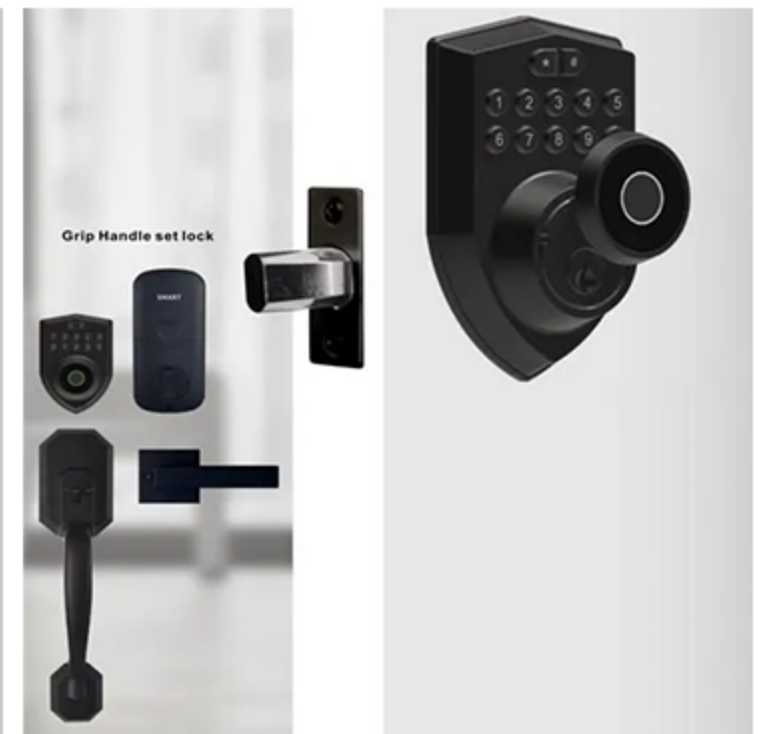

### DAJIAN SMART LOCK SERIES

Model: DJ-1

Facial Recognition /  
Fingerprint / Password /  
Card / Key Unlocking

Model: DJ-2

Facial Recognition /  
Fingerprint / Password /  
Card / Key Unlocking

Model: DJ-6

Facial Recognition /  
Fingerprint / Password /  
Card / Key Unlocking

Model: DJ-7

Facial Recognition /  
Fingerprint / Password /  
Card / Key Unlocking

Model: BS904P  
Unlock: Key,  
Passcode (100 group)

Model: BS905P  
Unlock: Key,  
Passcode (100 group)

Model: BS906P  
Unlock: Key,  
Passcode (100 group)

Model: BS907P  
Unlock: Key,  
Passcode (100 group)

Model: BS904F  
Unlock: Key, Passcode,  
Fingerprint, Tuyaapp